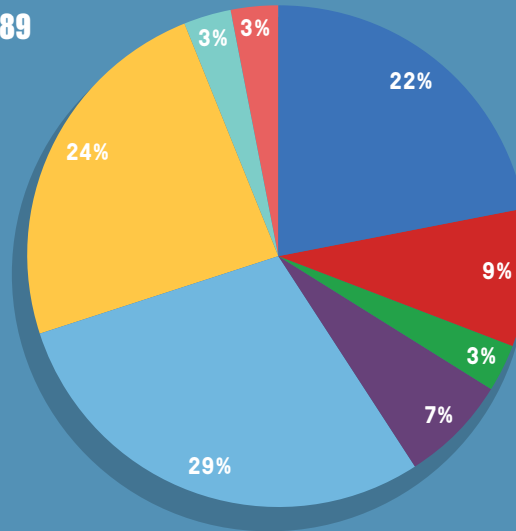

*denotes in-kind gift

2014-15 FINANCES

TOTAL REVENUE \$16,004,289

- Support from City of San Francisco, **22%**
- Contributions, **9%**
- Box Office ticket sales, gallery admissions, travelling exhibition fees, **3%**
- Subsidized community programs, **7%**
- Facility rentals, **29%**
- Raffle ticket sales (net of expenses), **24%**
- Naming rights, **3%**
- Other income, **3%**