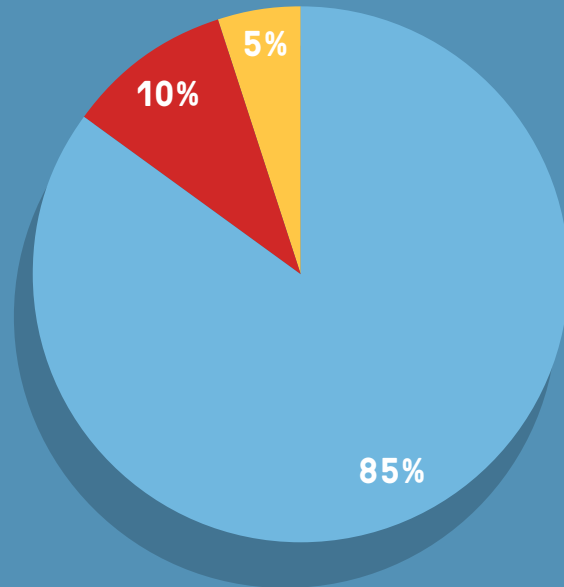

2014-15 FINANCES

TOTAL EXPENSE BREAKDOWN