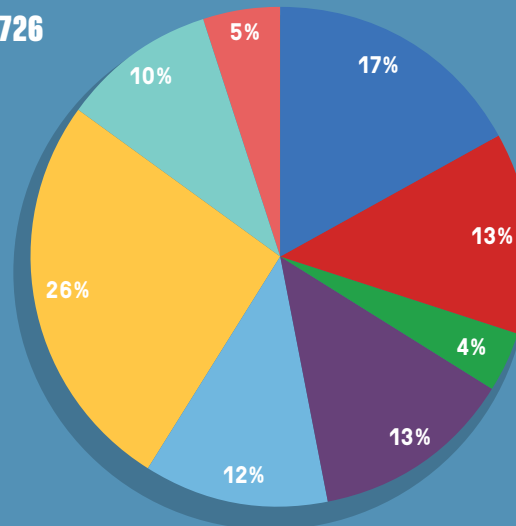

- Support from City of San Francisco, **22%**
- Contributions, **9%**
- Box Office ticket sales, gallery admissions, travelling exhibition fees, **3%**
- Subsidized community programs, **7%**
- Facility rentals, **29%**
- Raffle ticket sales (net of expenses), **24%**
- Naming rights, **3%**
- Other income, **3%**

TOTAL EXPENSES $15,251,726