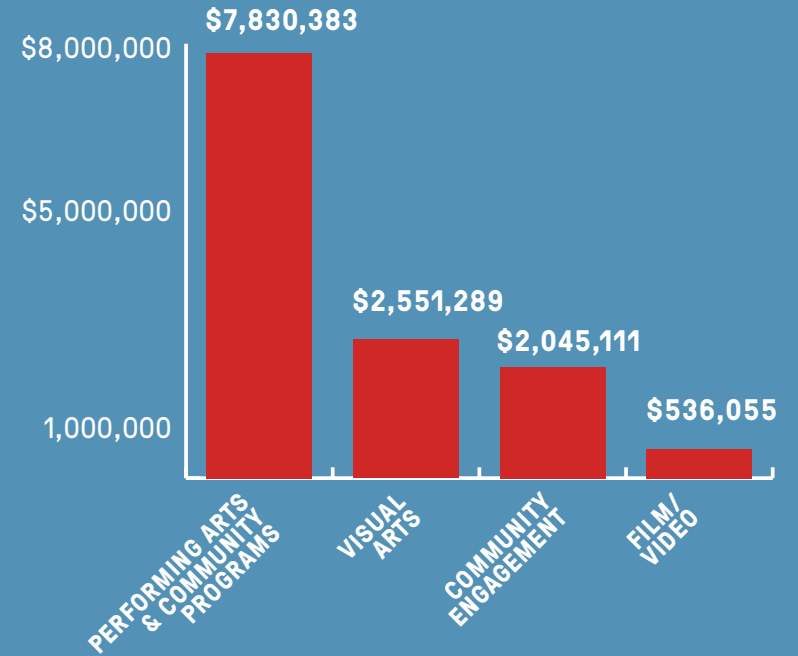

ARTISTIC PROGRAM EXPENSES